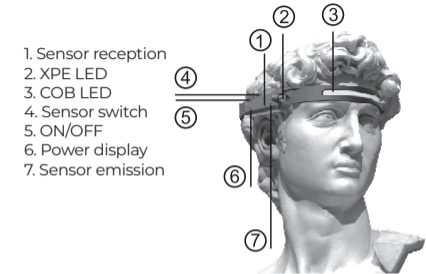

GB HEAD FLASHLIGHT

- High Efficiency COB LED&XPE LED Lights
- Working Time of 2.5-8 hours
- Type- C USB Rechargeable Cable (included)

TECHNICAL PARAMETERS:

Power source:	Battery powered
Battery:	Built-in 1200mAh
Charge time:	~3 Hours
Illumination time:	2-6 Hours
Front LED /lumens:	COB LED 350lm
Side LED /lumens:	XPE LED 120lm
Distance:	80M
Specials:	Switch sensor, USB charger
IP rating:	IP X5
Temperature range:	-20°- +40°C
Weight:	93 G

1. Durable and stretchable headband with silicone lamp shell is adjustable to any head size
2. Super Bright & 5 Light Modes-illuminate up to 230 Degrees and 150ft away with the 350 lumen LED lights
3. Easy to operate with one button to switch in 5 power modes
4. Applicable to various scenarios such as running, jogging, camping, hiking, fishing, bicycling, dog walking, reading, outdoor recreation, construction, emergency etc.

Note: No direct shining on eyes of people or animal, which may cause instant blindness.

Mode	Brightness	Battery time
COB 100%	350LM	2.5 hours
COB 40%	150LM	5 hours
COB Flash Light		8 hours
XPE 100%	150LM	4 hours
XPE 40%	60LM	8 hours

D SCHEINWERFER

- Hochleistungs-COB-LED-Leuchten und XPE-LED-Leuchten
- Arbeitszeit 2,5-8 Stunden
- USB-Typ-C-Kabel (im Lieferumfang enthalten)

TECHNISCHE SPEZIFIKATIONEN:

Stromversorgung:	Batteriebetrieben
Batterie:	Eingebaute 1200mAh
Ladezeit:	~ 3 Stunden
Arbeitszeit:	2-6 Stunden
Front-LED / LM:	COB-LED 350LM
Seiten-LED / LM:	XPE LED 120LM
Entfernung:	80 m
Eigenschaften:	Bewegungssensor, USB-Ladegerät
IP-Einstufung:	IP X5
Temperaturbereich:	-20 ° - + 40 ° C
Gewicht:	93g

1. Langlebiges und elastisches Stirnband mit Silikonlampenkörper ist einstellbar, um sich an jede Kopfgröße anzupassen
2. Superhell und 5 Lichtmodi - beleuchten Sie bis zu 230 Grad und 150 Fuß mit 350 Lumen LED-Leuchten
3. Einfach zu bedienen mit einer Taste, um zu 5 Leistungsmodi zu wechseln

4. Anwendbar für verschiedene Szenarien wie Laufen, Joggen, Camping, Wandern, Angeln, Radfahren, Hundespaziergang, Lesen, Erholung im Freien, Bau, Notfall usw.
Hinweis: Direkter Lichteinfall in die Augen von Menschen oder Tieren kann zu sofortiger Erblindung führen.